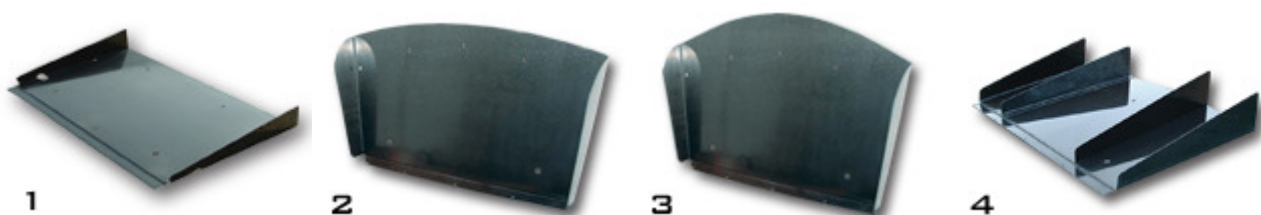

340R VHPD K Series

Product number	Image number	A	B	C	D	E	F	G	H	I	J	K
R01SB0339	1	540	540	35	n/a	810	890	n/a	n/a	55	120	n/a
R01SB0340	2	580	510	35	n/a	775	890	n/a	n/a	55	120	n/a
R01SB0341	3	690	620	35	n/a	775	910	n/a	n/a	55	120	n/a
R01SB0253	4	740	650	35	n/a	1180	1180	n/a	n/a	45	125	n/a