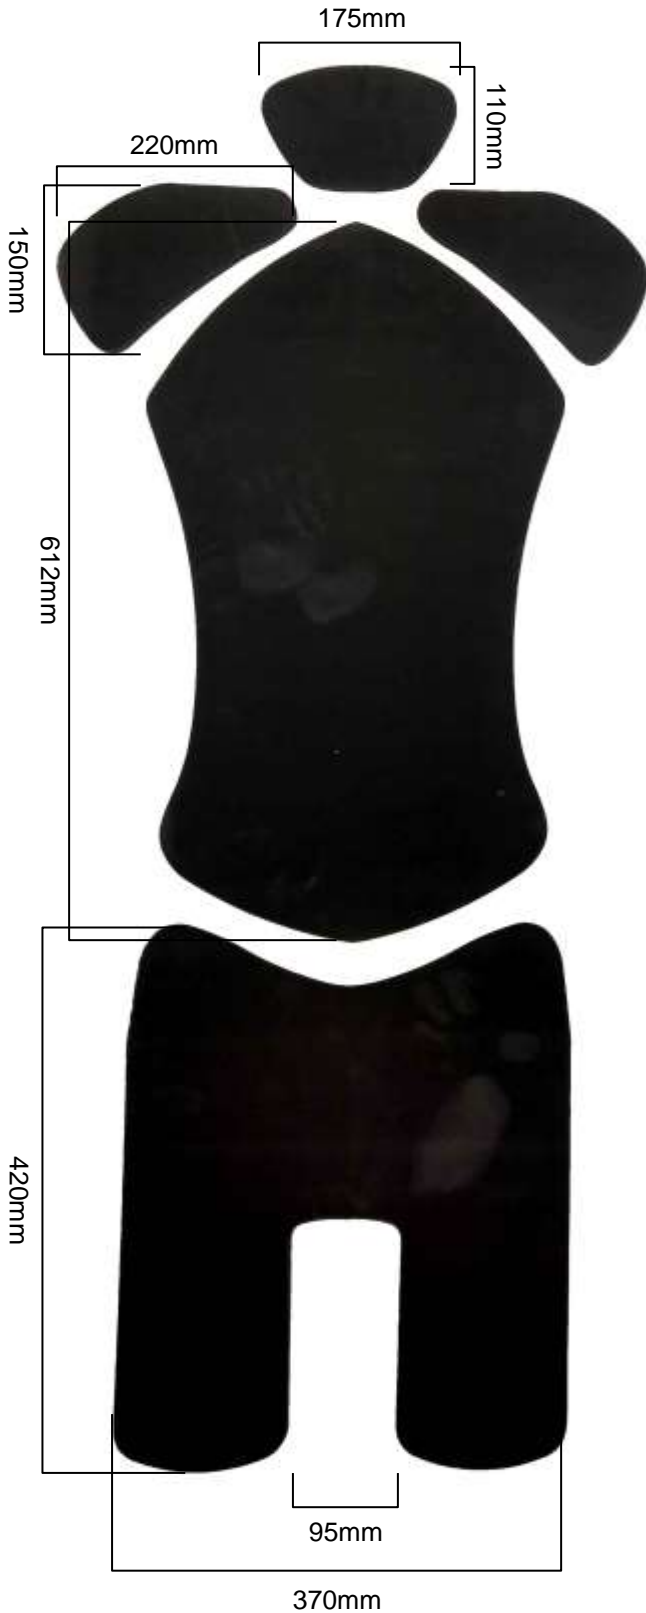

- A. Outside maximum width of seat at shoulders
- B. Maximum internal width of seat at shoulders
- C. Maximum internal width at Waist
- D. Outside sub frame mounting face width
- E. Maximum external width at thigh / knees
- F. Total seat height from mounting surface
- G. Height to shoulders from mounting surface
- H. Distance between seat mounting screws
- I. Total Seat length (when mounted with angle x shown)
- J. Internal back support Length (rear of seat base to top of headrest)
- K. Harness shoulder strap hole height
- L. Height to base of shoulder strap holes from mounting surface
- M. Internal back support width (Inside seat width)
- N. Shoulder to top of seat height
- O. Bottom of mount to side of seat above harness slot hole

R01SI0044	XR C Twin Skin (Wide, Head Rest)	✘	5.9	530	480	370	450	500	900	640	286	675	870	140	650	380	310	340	130	175	65
R01SI0071	XR C Twin Skin (Wide Leather Trimmed, Head Rest)	✘	5.9	540	460	360	445	500	910	650	286	680	870	125	660	350	350	350	130	175	65
R01SI0072	XR C Twin Skin (Wide, Leather Trimmed, Non Head Rest)	✘	5.9	550	510	360	445	490	915	600	286	690	870	130	660	370	350	310	130	175	60
R01SI0074	XR C Twin Skin (Wide, FIA Trimmed, Non Head Rest)	✘	5.7	550	510	360	445	490	915	600	286	690	870	130	660	370	350	310	130	175	60
R01SI0045	XR C Twin Skin (Wide, Untrimmed, Non Head Rest)	✘	5.7	550	510	360	445	490	915	600	286	690	870	130	660	370	350	310	130	175	60

Seat Sub Frame Dimensions

Sub Frame Type	Sub Frame Width (S) (mm)	Sub Frame Length (T) (mm)
Standard	'D' + 30mm	405
Long	'D' + 30mm	465
Narrow	'D' + 10mm	465

- S. Total External Sub Frame Width
T. Total Sub Frame length

Please note: 'D' dimension is taken from the seat size table (top).

WIDE

NARROW

CM base cushion ideal for Caterham CM, Aerial Atom and some Tillett seats

COLOUR/MATERIAL OPTION (WIDE & NARROW)