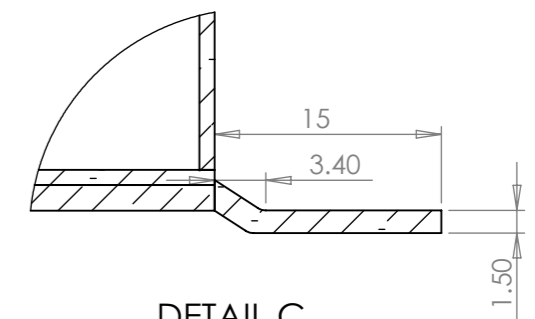

SECTION -
SCALE 1 : 3

DETAIL C
SCALE 2 : 1

BOM			
Part Number	Description	Quantity	
1	R01SW6323 BLACK NYLON RETAINER FOR RETAINING STUDS ON ZOLDER RANGE OF BACKPLATES.	3	
4	R01SW6324 PANEX 1/4 TURN WING HEAD MALE STUD FOR ZOLDER RANGE OF BACKPLATES. 12MM STUD LENGTH. D8-316-3012-190	3	

Reverie Limited
Unit 2 Chandlers Row
Colchester
Essex
CO1 2HG
01206 866663
www.reverie.ltd.uk

DRAWN	APP	TITLE
CA		R01SE0435 Zolder 112 LH
DATE		
05/05/2011		
FINISH		MATERIAL
Polished		Carbon Fibre
SCALE		Matl.Stk Code
Not to Scale		
Weight		DRG. No.
		R01SE0435_V1