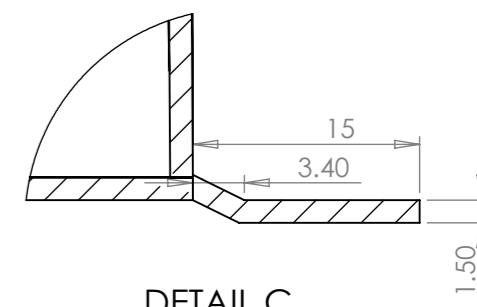

SECTION A-A
SCALE 1 : 3

DETAIL C
SCALE 2 : 1

BOM			
Part Number	Description	Quantity	
1	R01SW6323 BLACK NYLON RETAINER FOR RETAINING STUDS ON ZOLDER RANGE OF BACKPLATES.	3	
4	R01SW6324 PANEX 1/4 TURN WING HEAD MALE STUD FOR ZOLDER RANGE OF BACKPLATES. 12MM STUD LENGTH. D8-316-3012-190	3	

Reverie Limited
Unit 2 Chandlers Row
Colchester
Essex
CO1 2HG
01206 866663
www.reverie.ltd.uk

DRAWN
CA
DATE
06/05/2011
FINISH
Polished
SCALE
Not to Scale
Weight

APP

TITLE

R01SE0434 Zolder 65 LH Airbox

MATERIAL
Carbon Fibre